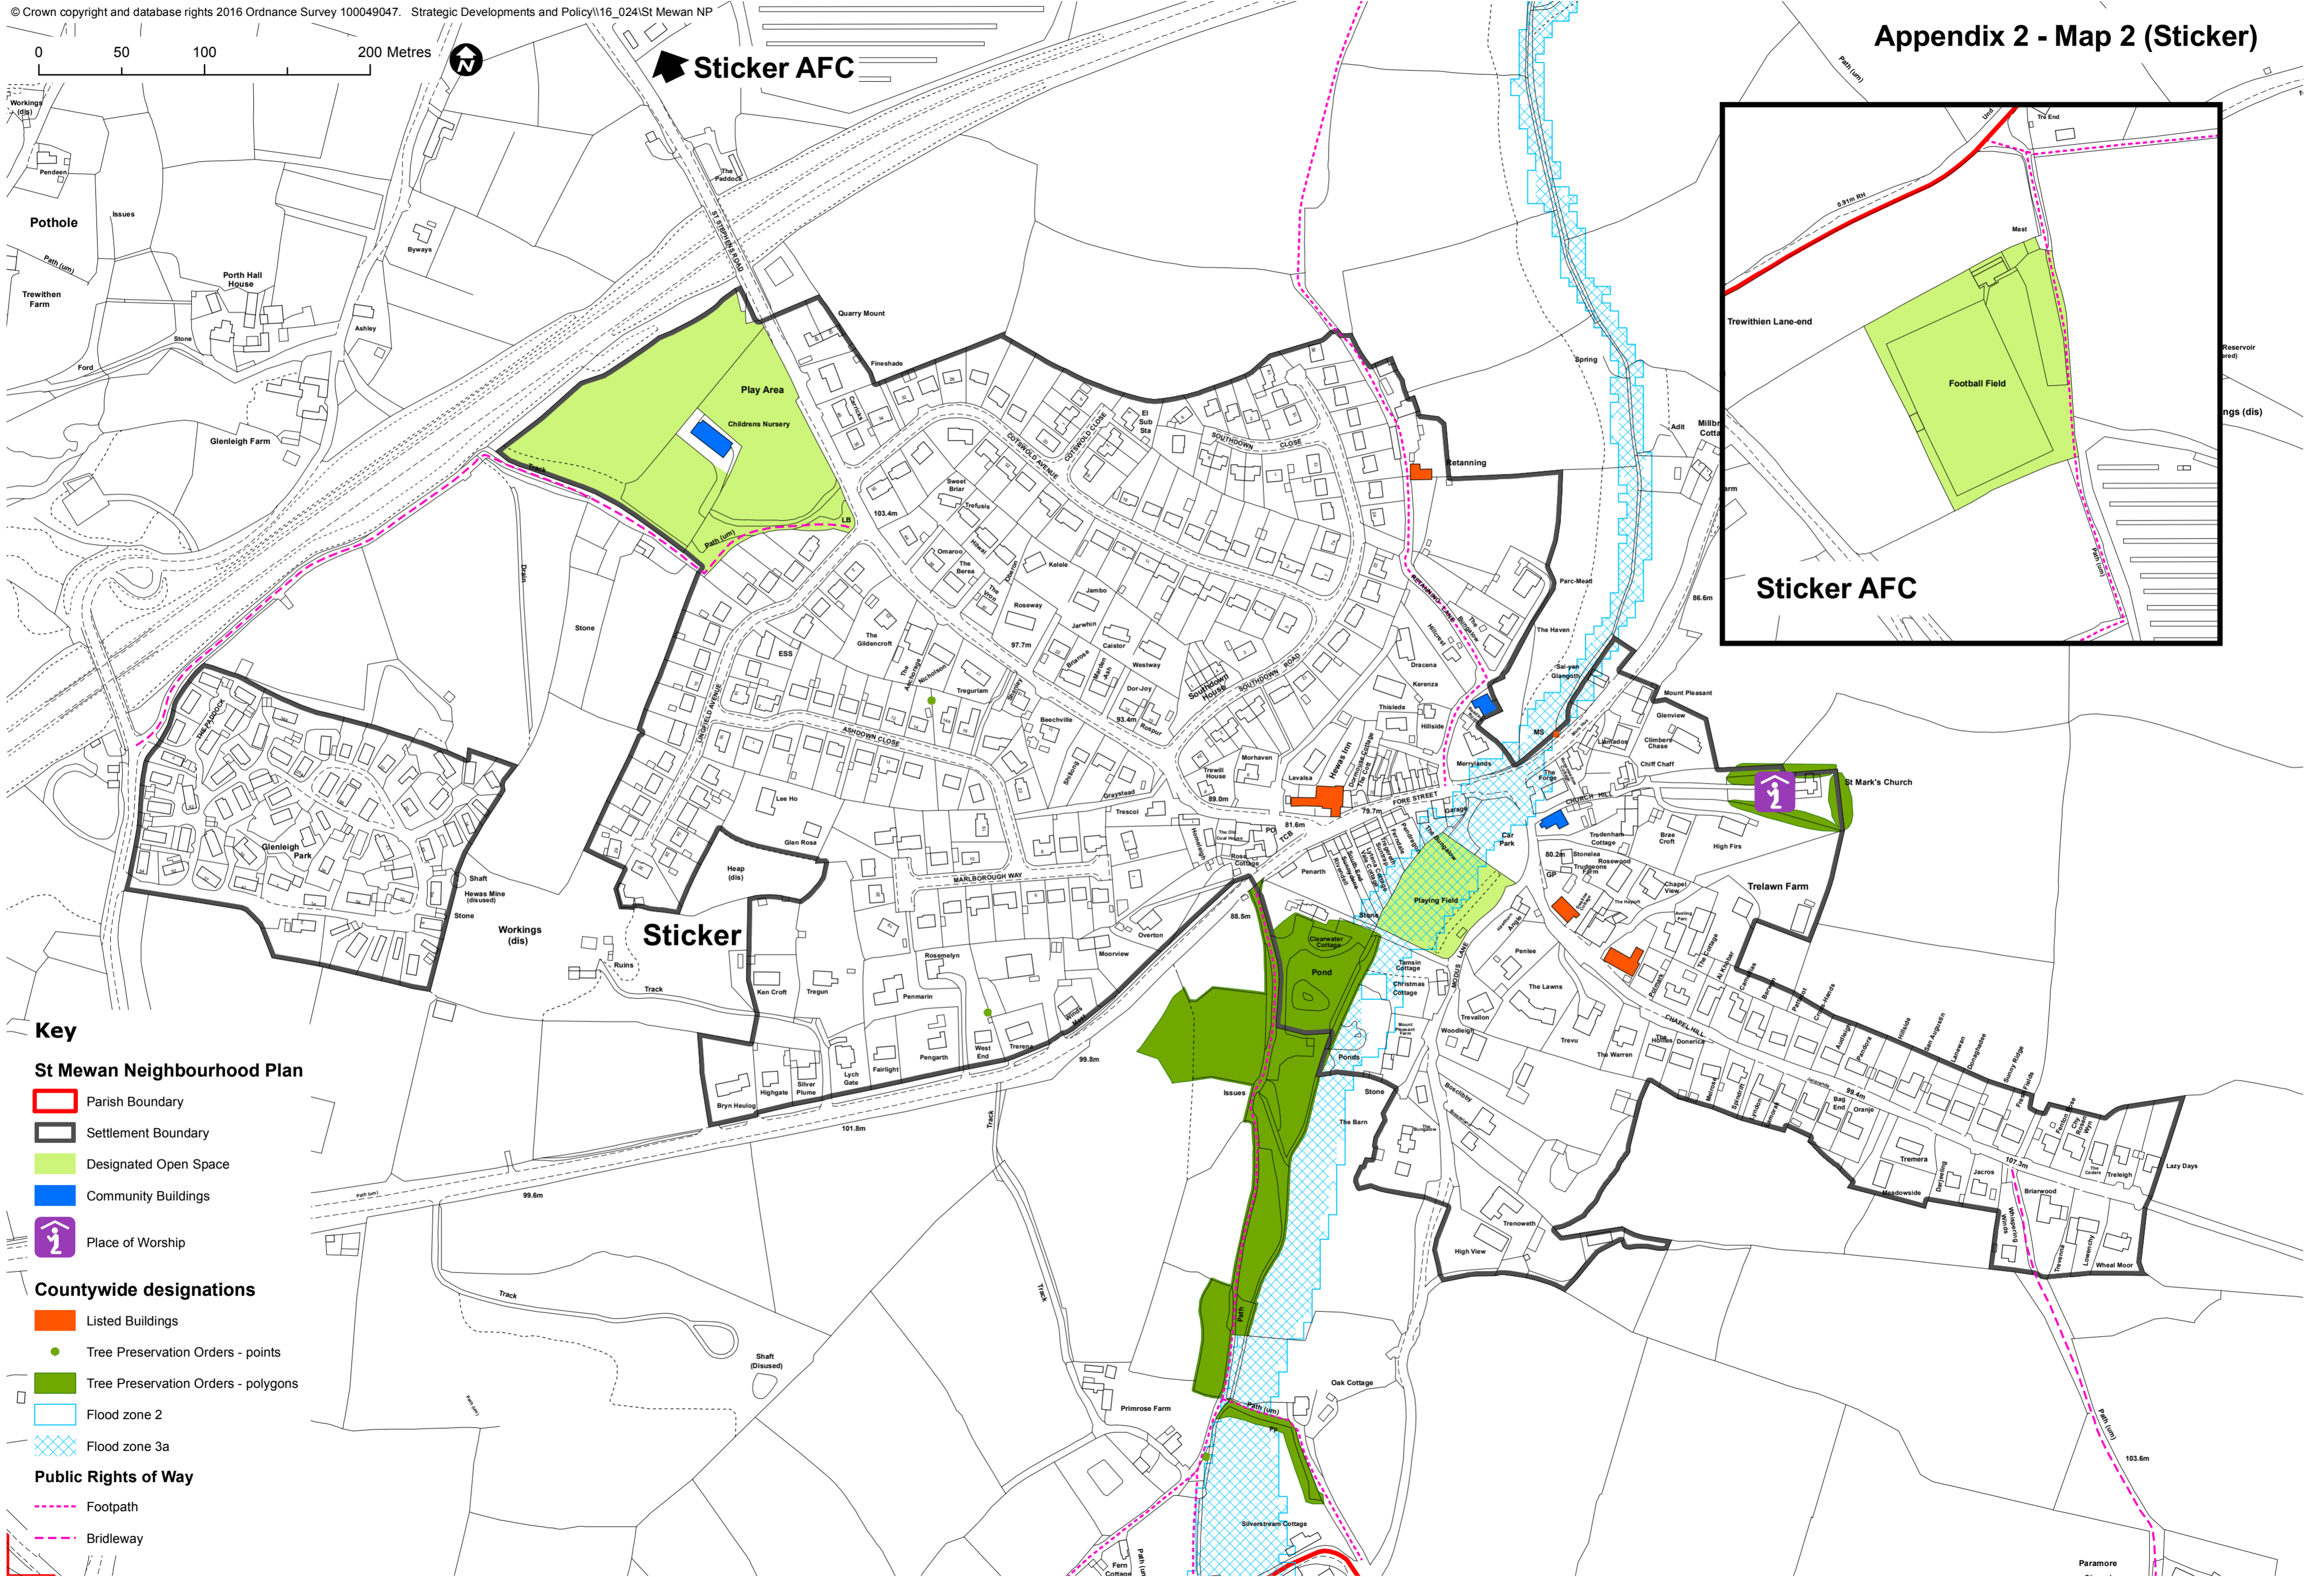

Sticker AFC

Key

St Mewan Neighbourhood Plan

- Parish Boundary
- Settlement Boundary
- Designated Open Space
- Community Buildings
- Place of Worship

Countywide designations

- Listed Buildings
- Tree Preservation Orders - points
- Tree Preservation Orders - polygons
- Flood zone 2
- Flood zone 3a

Public Rights of Way

- Footpath
- Bridleway