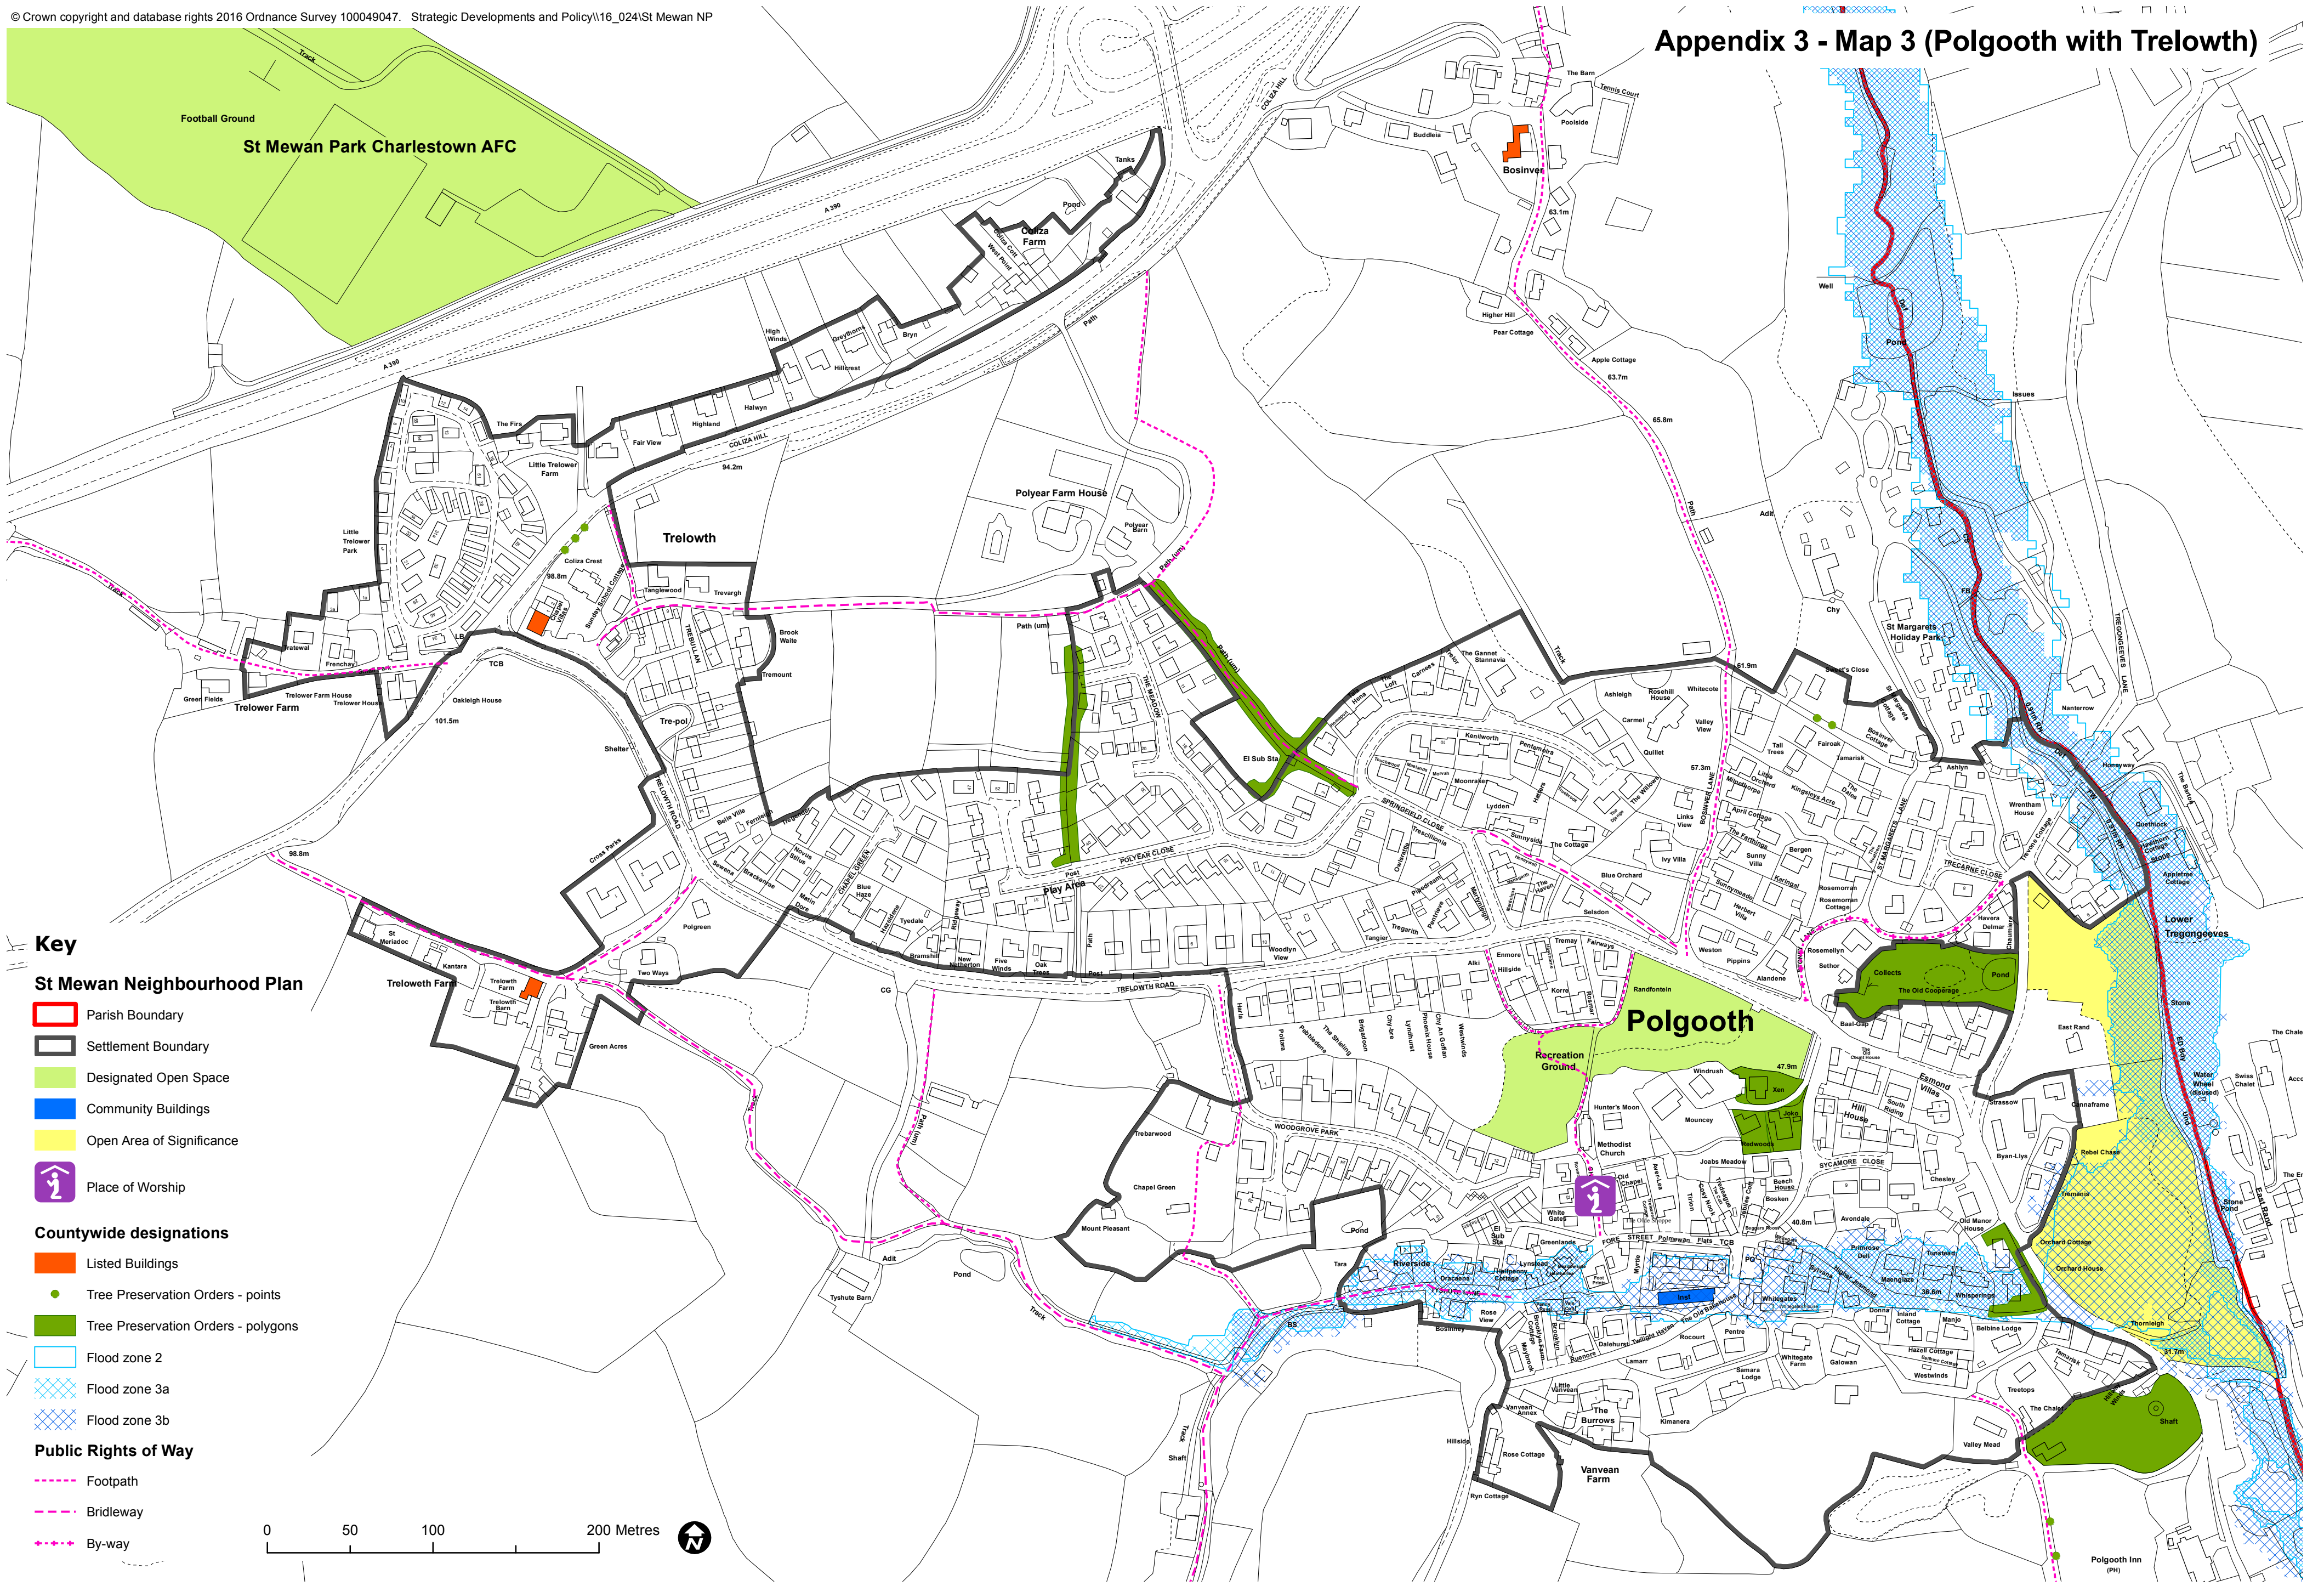

Appendix 3 - Map 3 (Polgooth with Trelowth)

Key

St Mewan Neighbourhood Plan

- Parish Boundary
- Settlement Boundary
- Designated Open Space
- Community Buildings
- Open Area of Significance
- Place of Worship

Countywide designations

- Listed Buildings
- Tree Preservation Orders - points
- Tree Preservation Orders - polygons
- Flood zone 2
- Flood zone 3a
- Flood zone 3b

Public Rights of Way

- Footpath
- Bridleway
- By-way